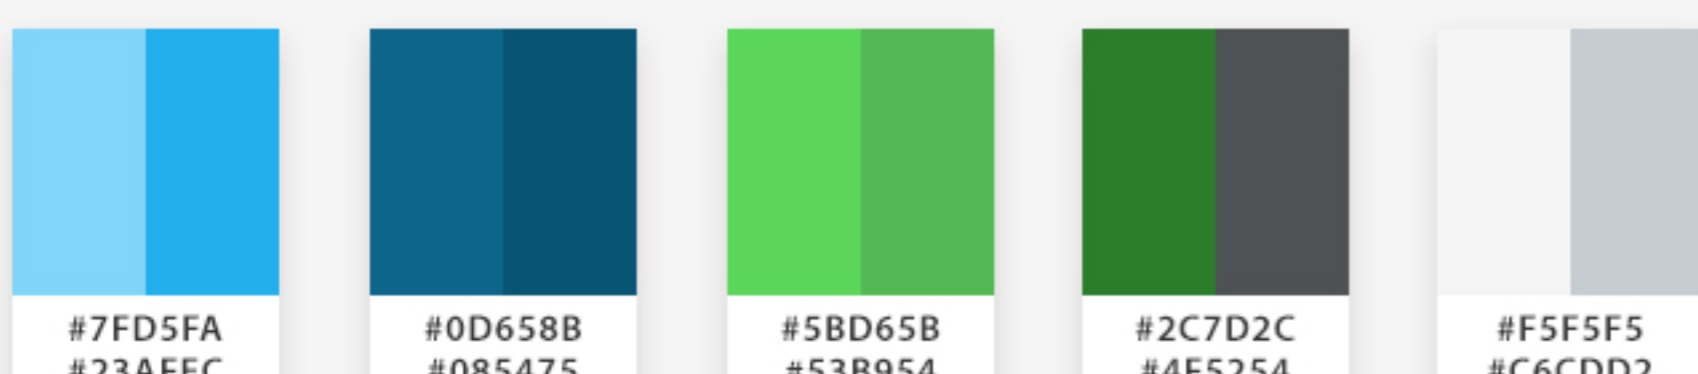

01. COLOR PALETTE

02. TYPOGRAPHY

POPPINS

TITLE (H1)
Subtitle (H2)

Content subheading (H3)

Body

Links

WIDGET HEADING

Widget title

Small text

POPPINS REGULAR 32PX #2C7D2C

Poppins Regular 23px #085475

Poppins Regular 20px #0d658b

Poppins Light 16px #000000

#2c7d2c

POPPINS/STRONG 15PX #FFFFFF